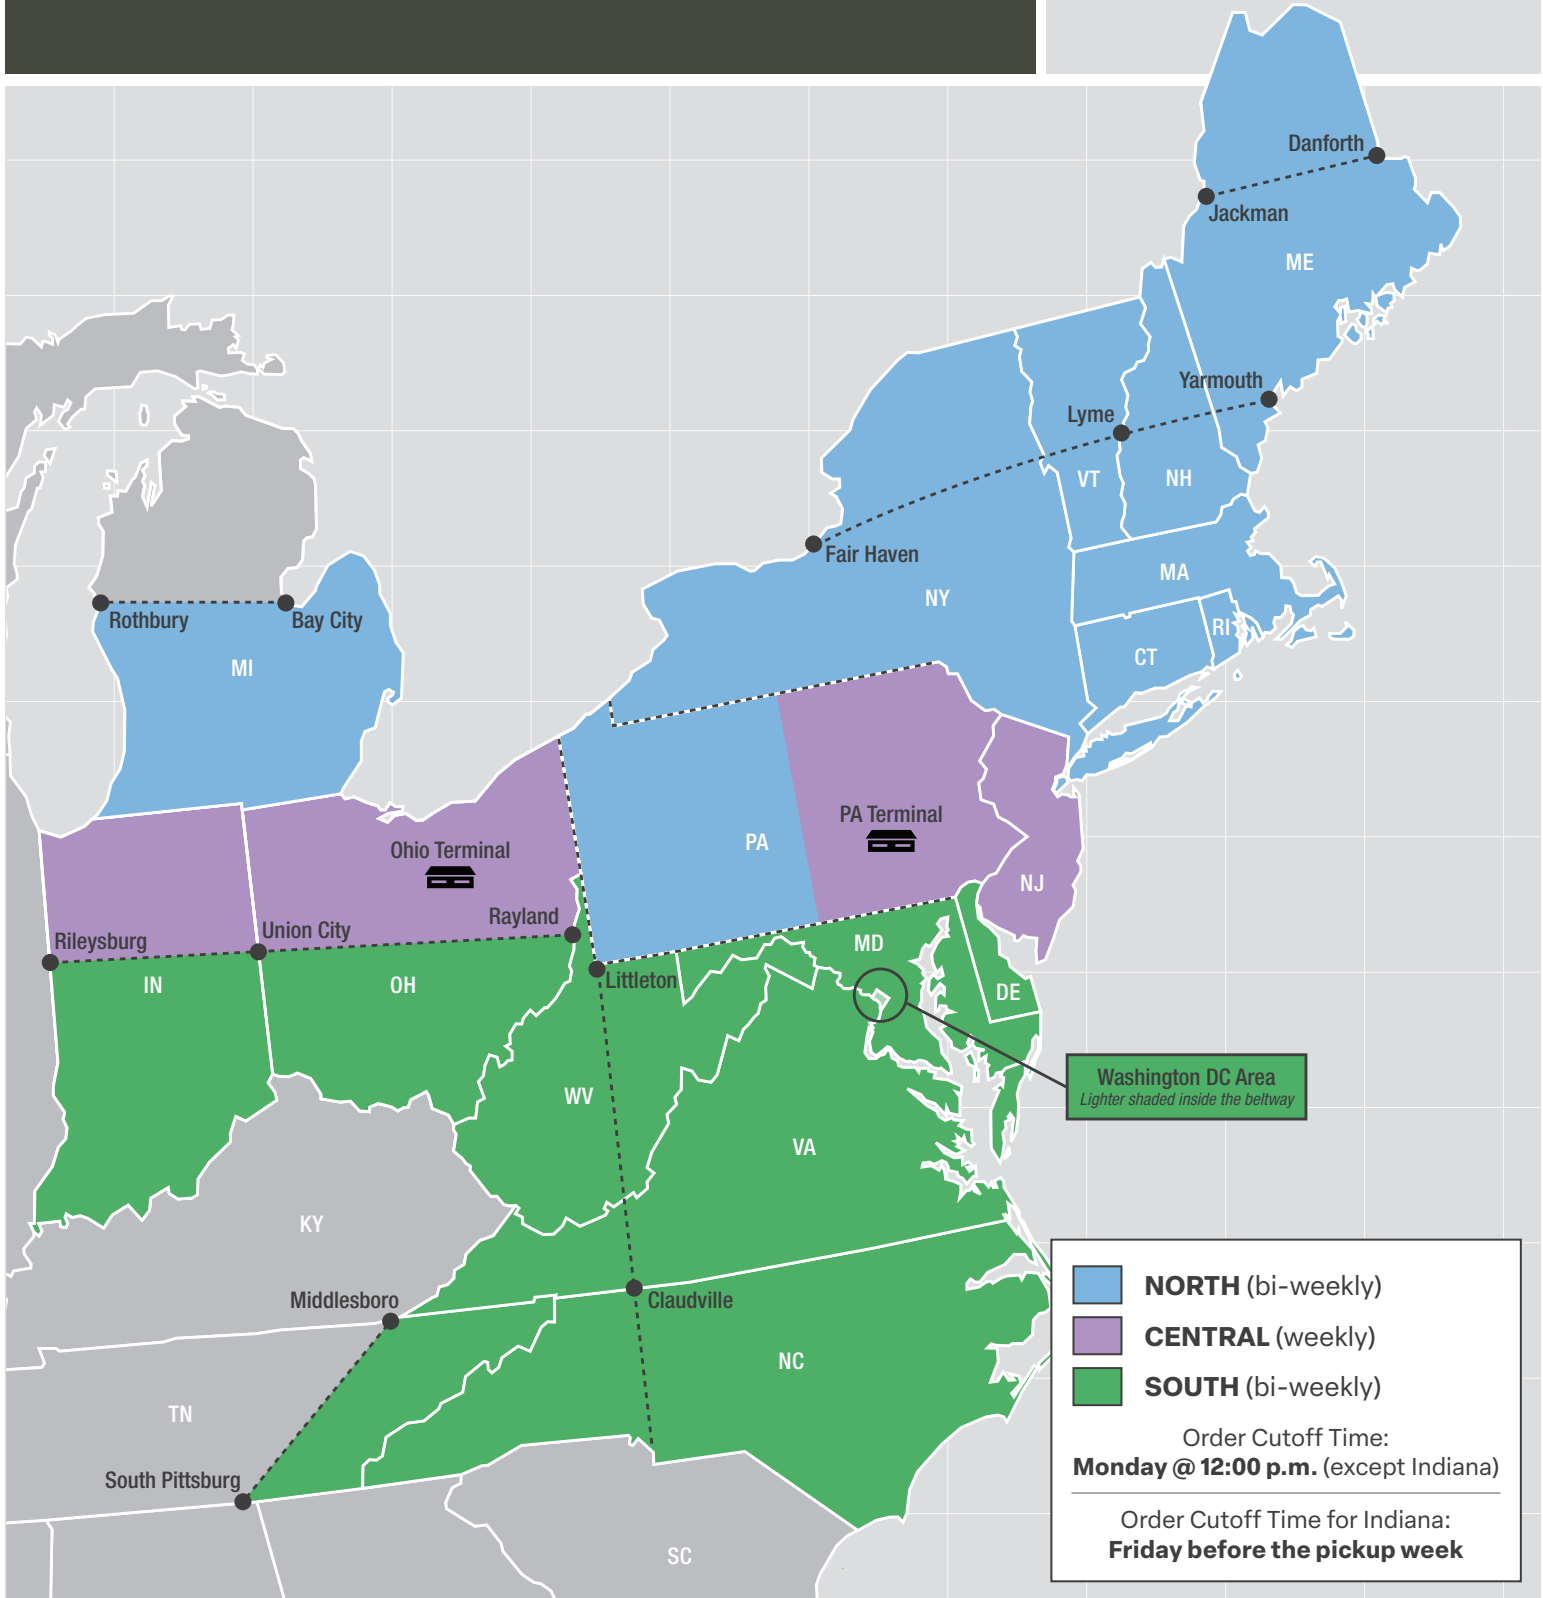

DELIVERY ZONES

DOCK-TO-DOCK

Coverage for Service Zones may be limited on holiday weeks and during inclement weather.

PA Warehouse: 633 West Lincoln Ave., Myerstown, PA 17067 | **OH Warehouse:** 6744 Township Rd. 423, Dundee, OH 44624
service@keystonetransport.com | www.keystonetransport.com | Phone: 717.933.5115 | Toll-free fax: 866.699.3134
Billing: 512 Kutztown Rd., Myerstown, PA 17067

2024

Dock-to-Dock Delivery Schedule

NORTH

JANUARY 1

S	M	T	W	T	F	S
	1	2	3	4	5	6
7	8	9	10	11	12	13
14	15	16	17	18	19	20
21	22	23	24	25	26	27
28	29	30	31			

CENTRAL

FEBRUARY 2

S	M	T	W	T	F	S
				1	2	3
4	5	6	7	8	9	10
11	12	13	14	15	16	17
18	19	20	21	22	23	24
25	26	27	28	29		

SOUTH

MARCH 3

S	M	T	W	T	F	S
					1	2
3	4	5	6	7	8	9
10	11	12	13	14	15	16
17	18	19	20	21	22	23
24	25	26	27	28	29	30
31						

APRIL 4

S	M	T	W	T	F	S
	1	2	3	4	5	6
7	8	9	10	11	12	13
14	15	16	17	18	19	20
21	22	23	24	25	26	27
28	29	30				

HOLIDAYS: New Year 1/1/24; Good Friday 3/29/24; Ascension Day 5/9/24; Memorial Day 5/27/24; Independence Day 7/4/24; Labor Day 9/2/24; Thanksgiving 11/28/24; Christmas 12/25/24

Coverage for Service Zones may be limited on holiday weeks and during inclement weather.