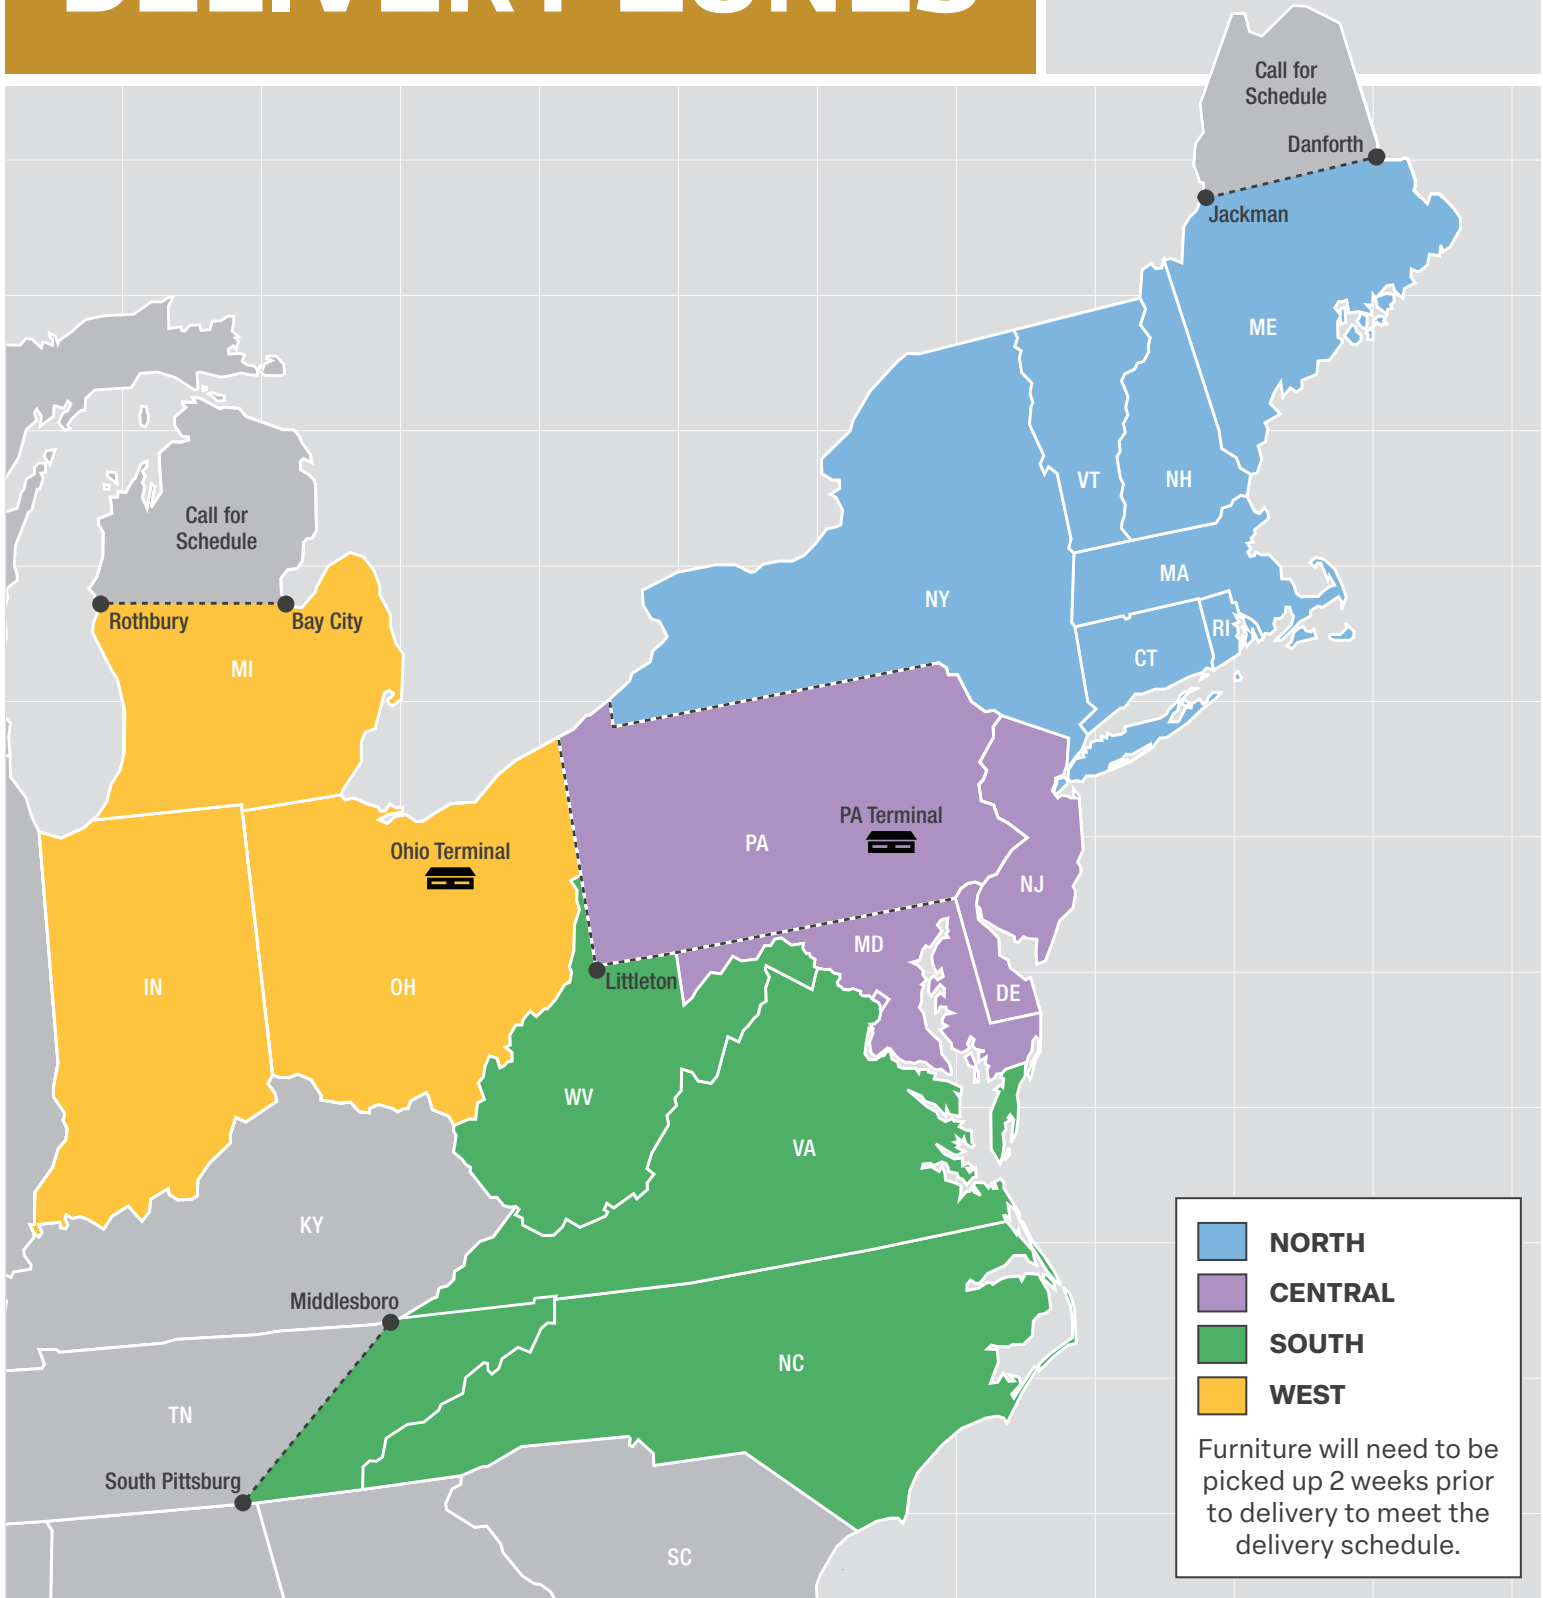

WHITE GLOVE DELIVERY ZONES

Coverage for Service Zones may be limited on holiday weeks and during inclement weather.

PA Warehouse: 633 West Lincoln Ave., Myerstown, PA 17067 | **OH Warehouse:** 6744 Township Rd. 423, Dundee, OH 44624
service@keystonetransport.com | www.keystonetransport.com | Phone: 717.933.5115 | Toll-free fax: 866.699.3134
Billing: 512 Kutztown Rd., Myerstown, PA 17067

2024

White Glove Delivery Schedule

NORTH

CENTRAL

SOUTH

WEST

JANUARY 1

S	M	T	W	T	F	S
	1	2	3	4	5	6
7	8	9	10	11	12	13
14	15	16	17	18	19	20
21	22	23	24	25	26	27
28	29	30	31			

DECEMBER 12

S	M	T	W	T	F	S
1	2	3	4	5	6	7
8	9	10	11	12	13	14
15	16	17	18	19	20	21
22	23	24	25	26	27	28
29	30	31				

HOLIDAYS: New Year 1/1/24; Good Friday 3/29/24; Ascension Day 5/9/24; Memorial Day 5/27/24; Independence Day 7/4/24; Labor Day 9/2/24; Thanksgiving 11/28/24; Christmas 12/25/24