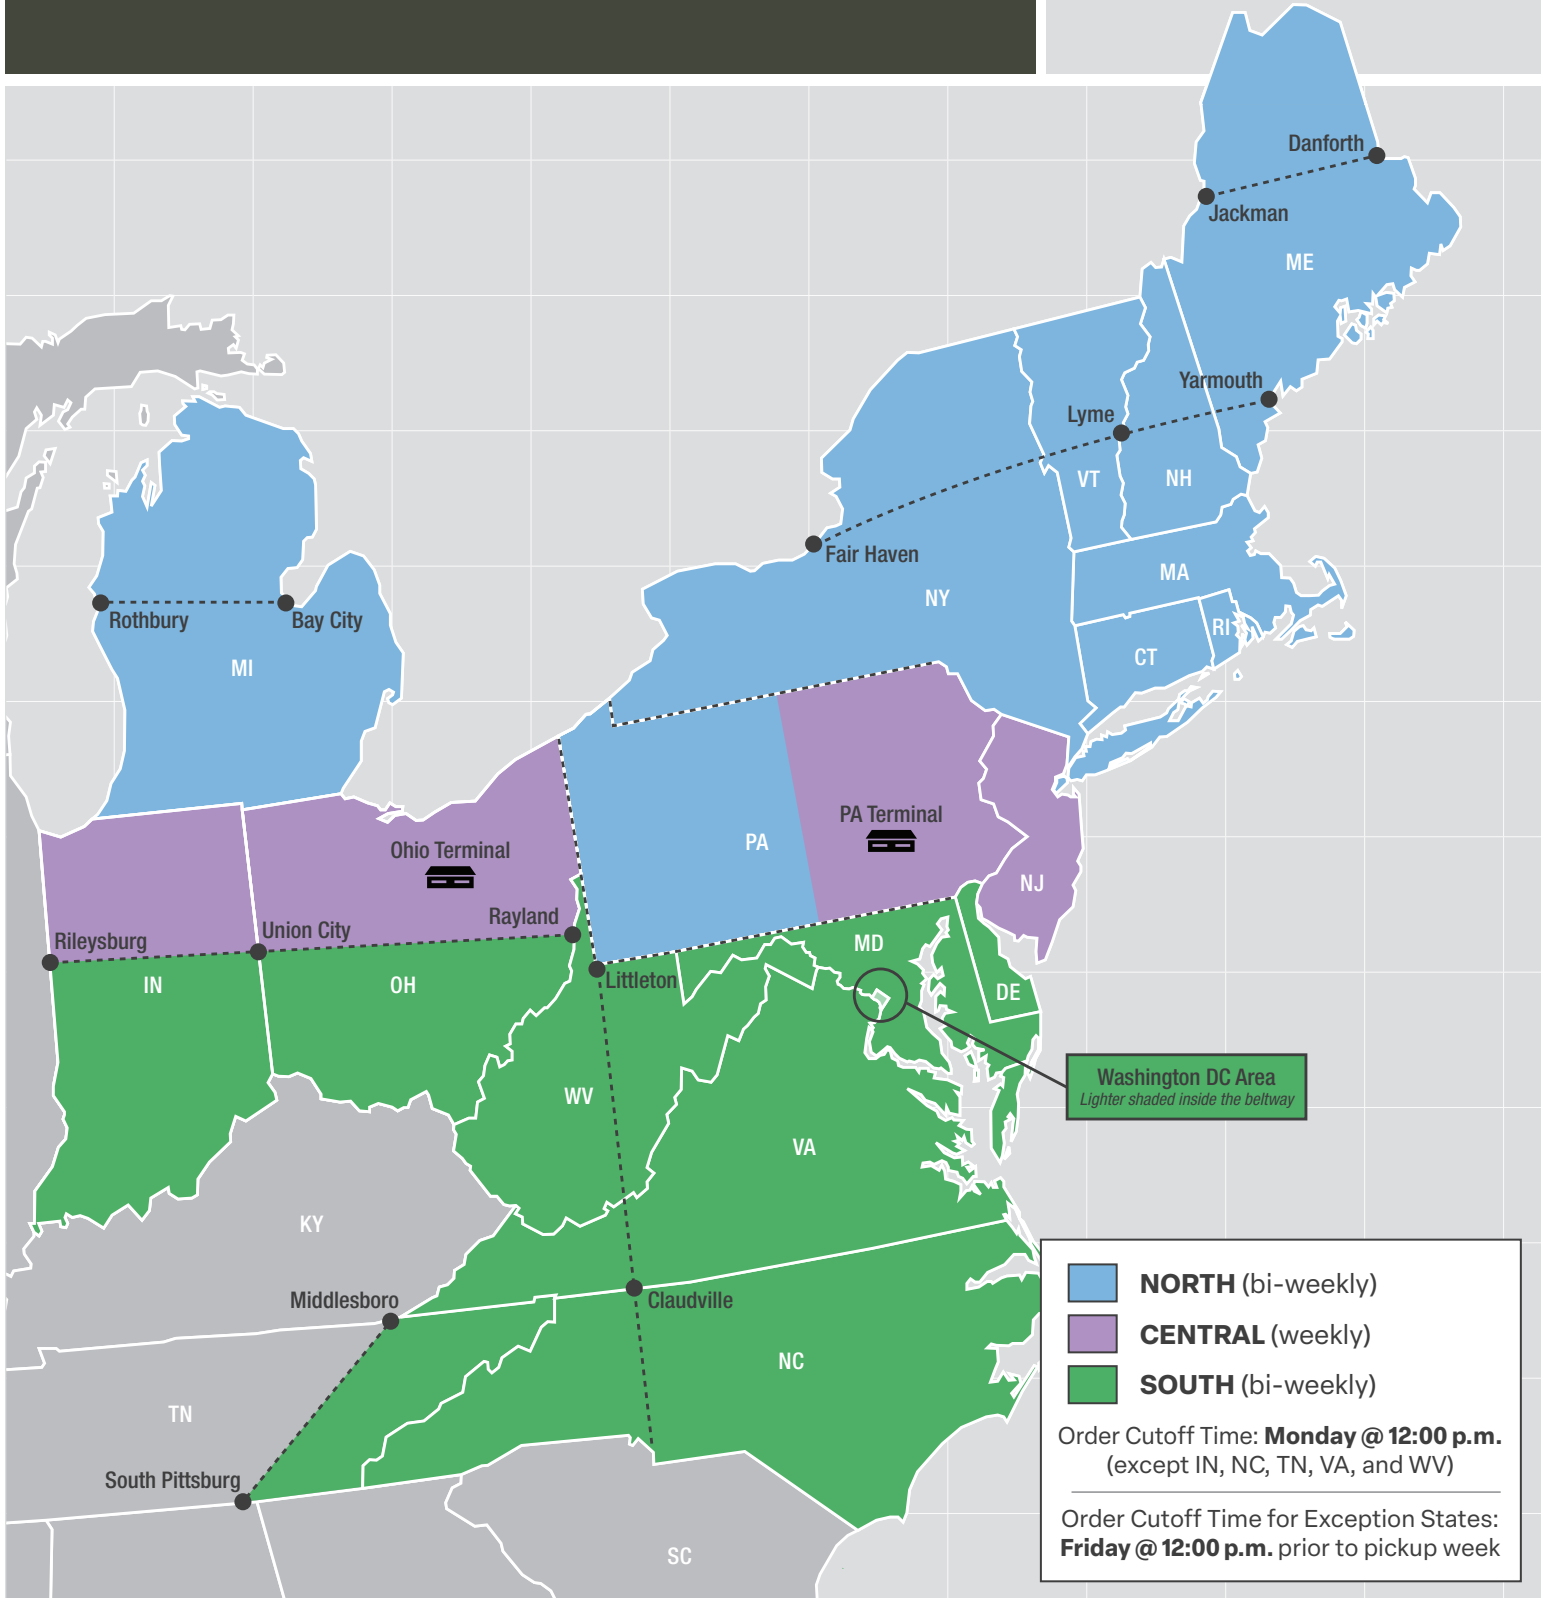

DELIVERY ZONES

DOCK-TO-DOCK

Coverage for Service Zones may be limited on holiday weeks and during inclement weather.

PA Warehouse: 633 West Lincoln Ave., Myerstown, PA 17067 | **OH Warehouse:** 6744 Township Rd. 423, Dundee, OH 44624
service@keystonetransport.com | www.keystonetransport.com | Phone: 717.933.5115 | Toll-free fax: 866.699.3134

Billing: 512 Kutztown Rd., Myerstown, PA 17067

2024

Dock-to-Dock Delivery Schedule

NORTH

JANUARY 1

S	M	T	W	T	F	S
	1	2	3	4	5	6
7	8	9	10	11	12	13
14	15	16	17	18	19	20
21	22	23	24	25	26	27
28	29	30	31			

CENTRAL

FEBRUARY 2

S	M	T	W	T	F	S
				1	2	3
4	5	6	7	8	9	10
11	12	13	14	15	16	17
18	19	20	21	22	23	24
25	26	27	28	29		

SOUTH

MARCH 3

S	M	T	W	T	F	S
					1	2
3	4	5	6	7	8	9
10	11	12	13	14	15	16
17	18	19	20	21	22	23
24	25	26	27	28	29	30
31						

DECEMBER 12

S	M	T	W	T	F	S
1	2	3	4	5	6	7
8	9	10	11	12	13	14
15	16	17	18	19	20	21
22	23	24	25	26	27	28
29	30	31				

HOLIDAYS: New Year 1/1/24; Good Friday 3/29/24; Ascension Day 5/9/24; Memorial Day 5/27/24; Independence Day 7/4/24; Labor Day 9/2/24; Thanksgiving 11/28/24; Christmas 12/25/24